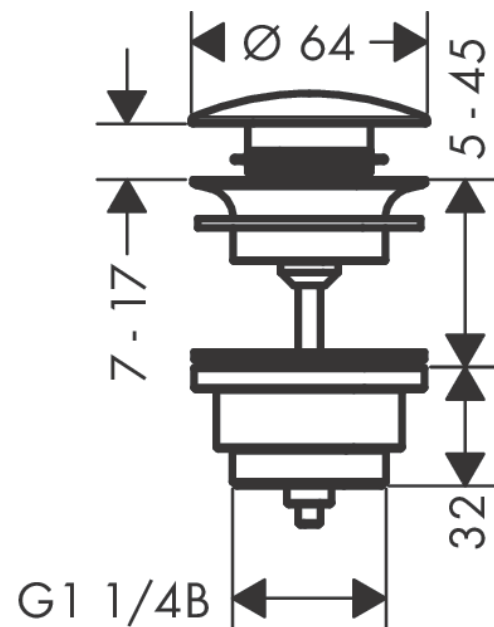

## Waste set push-open for basin and bidet mixers

Finish: **Chrome** Article Number: **50100000**

#### product features

- operation with pressure plug
- for basins with overflow hole
- drain plug material brass
- connection dimension G 1 1/4
- with overflow

### Scale drawing

**Waste set push-open for basin and bidet mixers**  
 Finish: **Chrome** Article Number: **50100000**

**Exploded Drawing**

Year of production: >04/17

**Waste set push-open for basin and bidet mixers**

Finish: **Chrome** Article Number: **50100000**

**Spare part list**

Year of production: >04/17

<b>Pos.</b>	<b>Description</b>	<b>Article Number</b>	<b>Price</b>	<b>PU</b>
1	plug	97204000	€ 58,67	1
2	seal	97205000	€ 5,36	1
3	screw	98000000	€ 5,36	1
4	form ring	96361000	€ 8,69	1