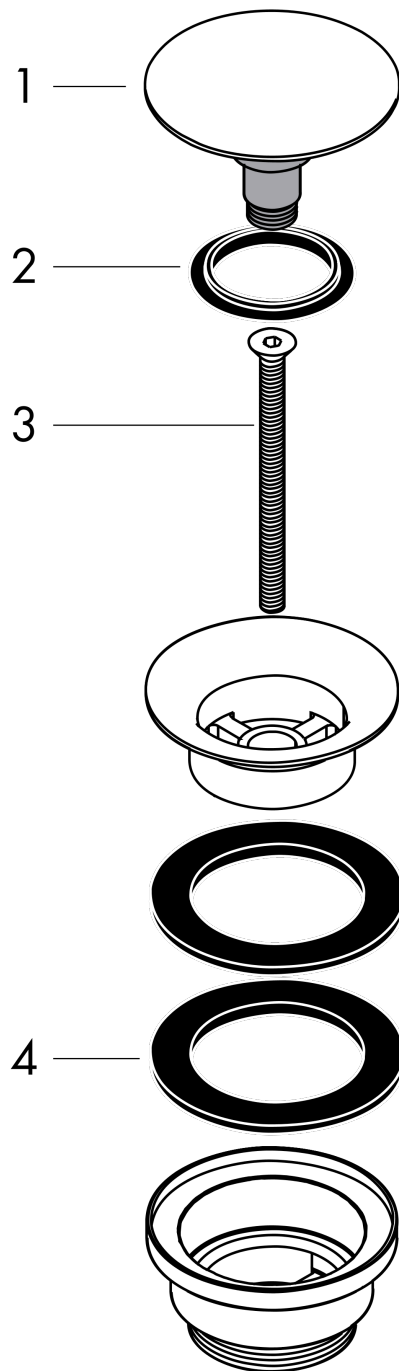

## Waste set push-open for basin and bidet mixers

Finish: **Chrome** Article Number: **50100000**

#### product features

- operation with pressure plug
- for basins with overflow hole
- drain plug material brass
- connection dimension G 1 1/4
- with overflow

### Scale drawing

**Waste set push-open for basin and bidet mixers**  
 Finish: **Chrome** Article Number: **50100000**

**Exploded Drawing**

Year of production: >04/17

**Waste set push-open for basin and bidet mixers**

Finish: **Chrome** Article Number: **50100000**

**Spare part list**

Year of production: >04/17

<b>Pos.</b>	<b>Description</b>	<b>Article Number</b>	<b>Price</b>	<b>PU</b>
1	plug	97204000	€ 58,67	1
2	seal	97205000	€ 5,36	1
3	screw	98000000	€ 5,36	1
4	form ring	96361000	€ 8,69	1